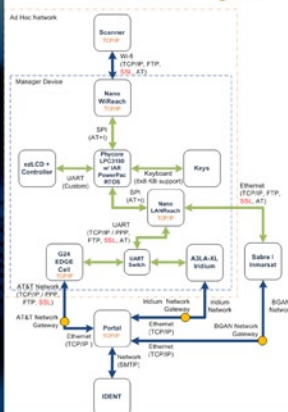

# HANDHELD COMMUNICATIONS—Biometric Gateway

## SPECIFICATIONS

Attribute	Value	Units
Weight	<2	lbs
Size	6 X 9.5 X 2.5	in
Max Op Temp	60	°C
IP Rating	IP54	-
Battery Life	10	Hrs
Short Range	Wi-Fi	-
Medium Range	G3 Cellular	-
Long Range	Iridium / Inmarsat	-
Processor	ARM 9	-

## INTERFACE

## Biometric Gateway Connectivity Diagram